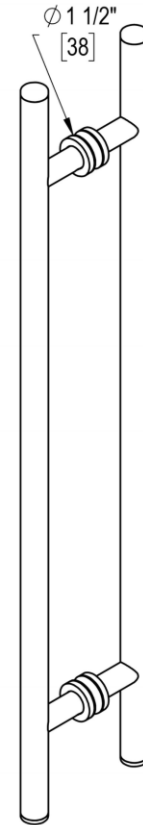

# COUNTERPOINT WITH ROSETTES

## 24" C/C BACK-TO-BACK PULL WITH 1" DIAMETER

Product Code: L.46.214-24

portals

### MATERIALS

Solid & tubular brass components, stainless steel fasteners, and clear polycarbonate washers

### TEMPLATE & INSTALLATION NOTES

Item requires glass fabrication according to template above and should only be used with tempered safety glass.

Glass Thickness	1/4" [6 mm] to 1/2" [12 mm]
Hole Diameter	1/2" [12 mm]