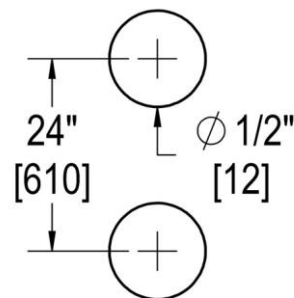

## 24" C/C BACK-TO-BACK PULL WITH 1" DIAMETER

Product Code: L.46.214-24

portals

### TEMPLATE & INSTALLATION NOTES

Item requires glass fabrication according to template above and should only be used with tempered safety glass.

Glass Thickness	1/4" [6 mm] to 1/2" [12 mm]
Hole Diameter	1/2" [12 mm]