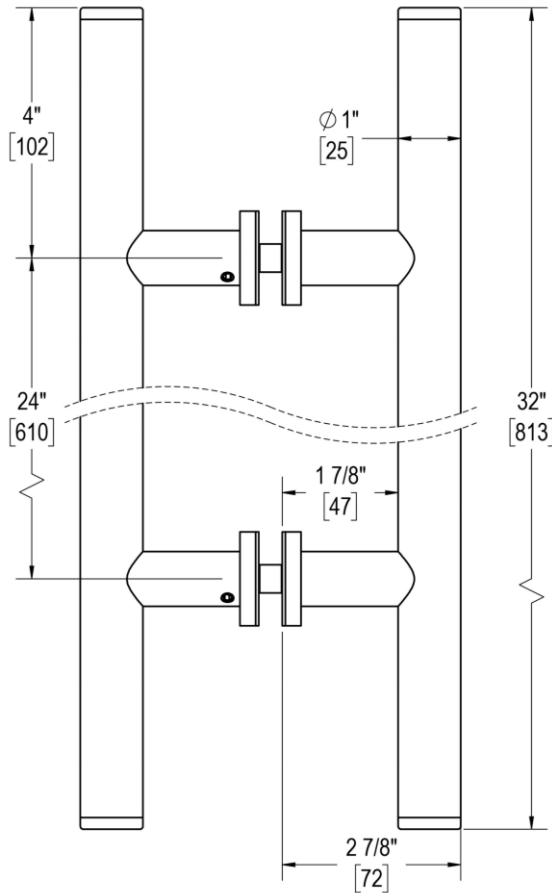

## 24" C/C BACK-TO-BACK PULL WITH 1" DIAMETER

Product Code: L.46.214-24

portals

### TEMPLATE & INSTALLATION NOTES

Item requires glass fabrication according to template above and should only be used with tempered safety glass.

Glass Thickness	1/4" [6 mm] to 1/2" [12 mm]
Hole Diameter	1/2" [12 mm]